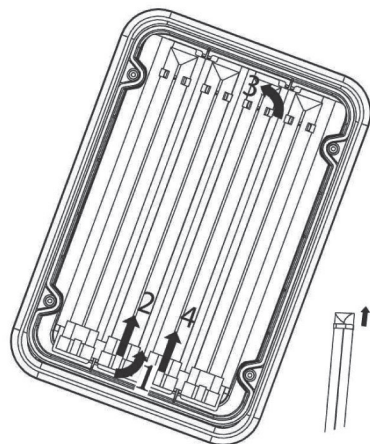

Take down the lamp clip, tube and tube jacket.

Please keep the accessories carefully!