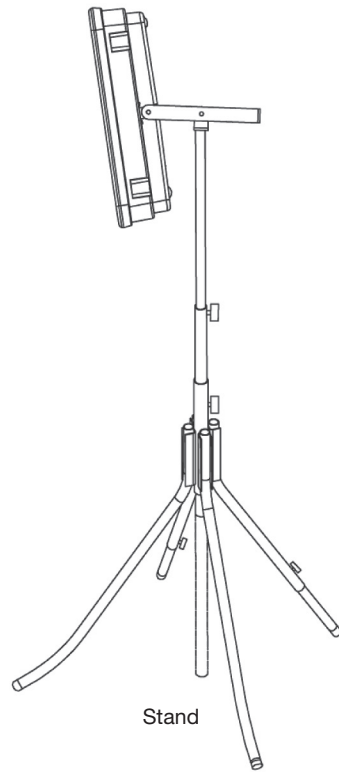

## Manual

Art. no. 962447

**Warning:**

Must connect to IPx4 rated sockets.

If the external flexible cable or cord of this luminaries is damaged, it shall be exclusively replaced by the manufacture or his service agent or a similar qualified person in order to avoid a hazard.

Please keep the light out of the touch of children.

Please make sure the electricity was cut off when replacing the tube.

Please do not use the light in the plash.

**Technology parameter**

item	voltage (V)	power (W)	frequency (Hz)	size (cm)		
962447	230	144	50/60	49	33	12,5

PL4x36W, luminance: 11000lux; IP54; with electronic ballast; 5 m H07RNF 3G1.5 with 3 sockets at backside (industrial socket available, size: 49\*33\*17,5 cm) rated socket load Max 1500W with control switch.

## Lamp replacing instruction:

The rubber ring should't be taken off when you replace the tubes!

Push the rubber ring aside and remove the screws at backside, then take out cover.

Take down the lamp clip, tube and tube jacket.