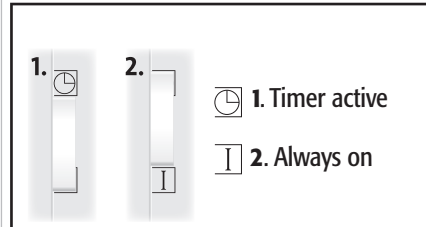

🇳🇵 BRUKSANVISNING

🇸🇪 BRUGERMANUAL

🇸🇪 BRUKERMANUAL

🇫🇮 KÄYTTÖOHJE

MANUAL FOR 962251 AND 962256

962251 - Indoor timer, earthed
Day dial, Earthed, Childproof

962256 - Indoor timer, not earthed
Day dial, Not Earthed, Childproof

Set the time on the timer by turning the dial in the direction of the arrow until the correct time is shown against the triangle. Press the black slots down for the time that the power should be connected, 15 min/slot.

Technical data: 230V~50Hz 16A Max 3500W

MANUAL TILL 962251 OCH 962256

962251 - Inomhustimer jordad
Dygnsskiva, Jordad, Petsäker

962256 - Inomhustimer ojordad
Dygnsskiva, Ojordad, Petsäker

Ställ in tiden på timern genom att vrida skivan i pilens riktning tills rätt tid visas vid triangeln. Tryck ned de svarta slitsarna för den tid som strömmen skall vara påkopplad, 15 min/slits.

Teknisk data: 230V~50Hz 16A Max 3500W

BÅREBO®

www.barebo.com